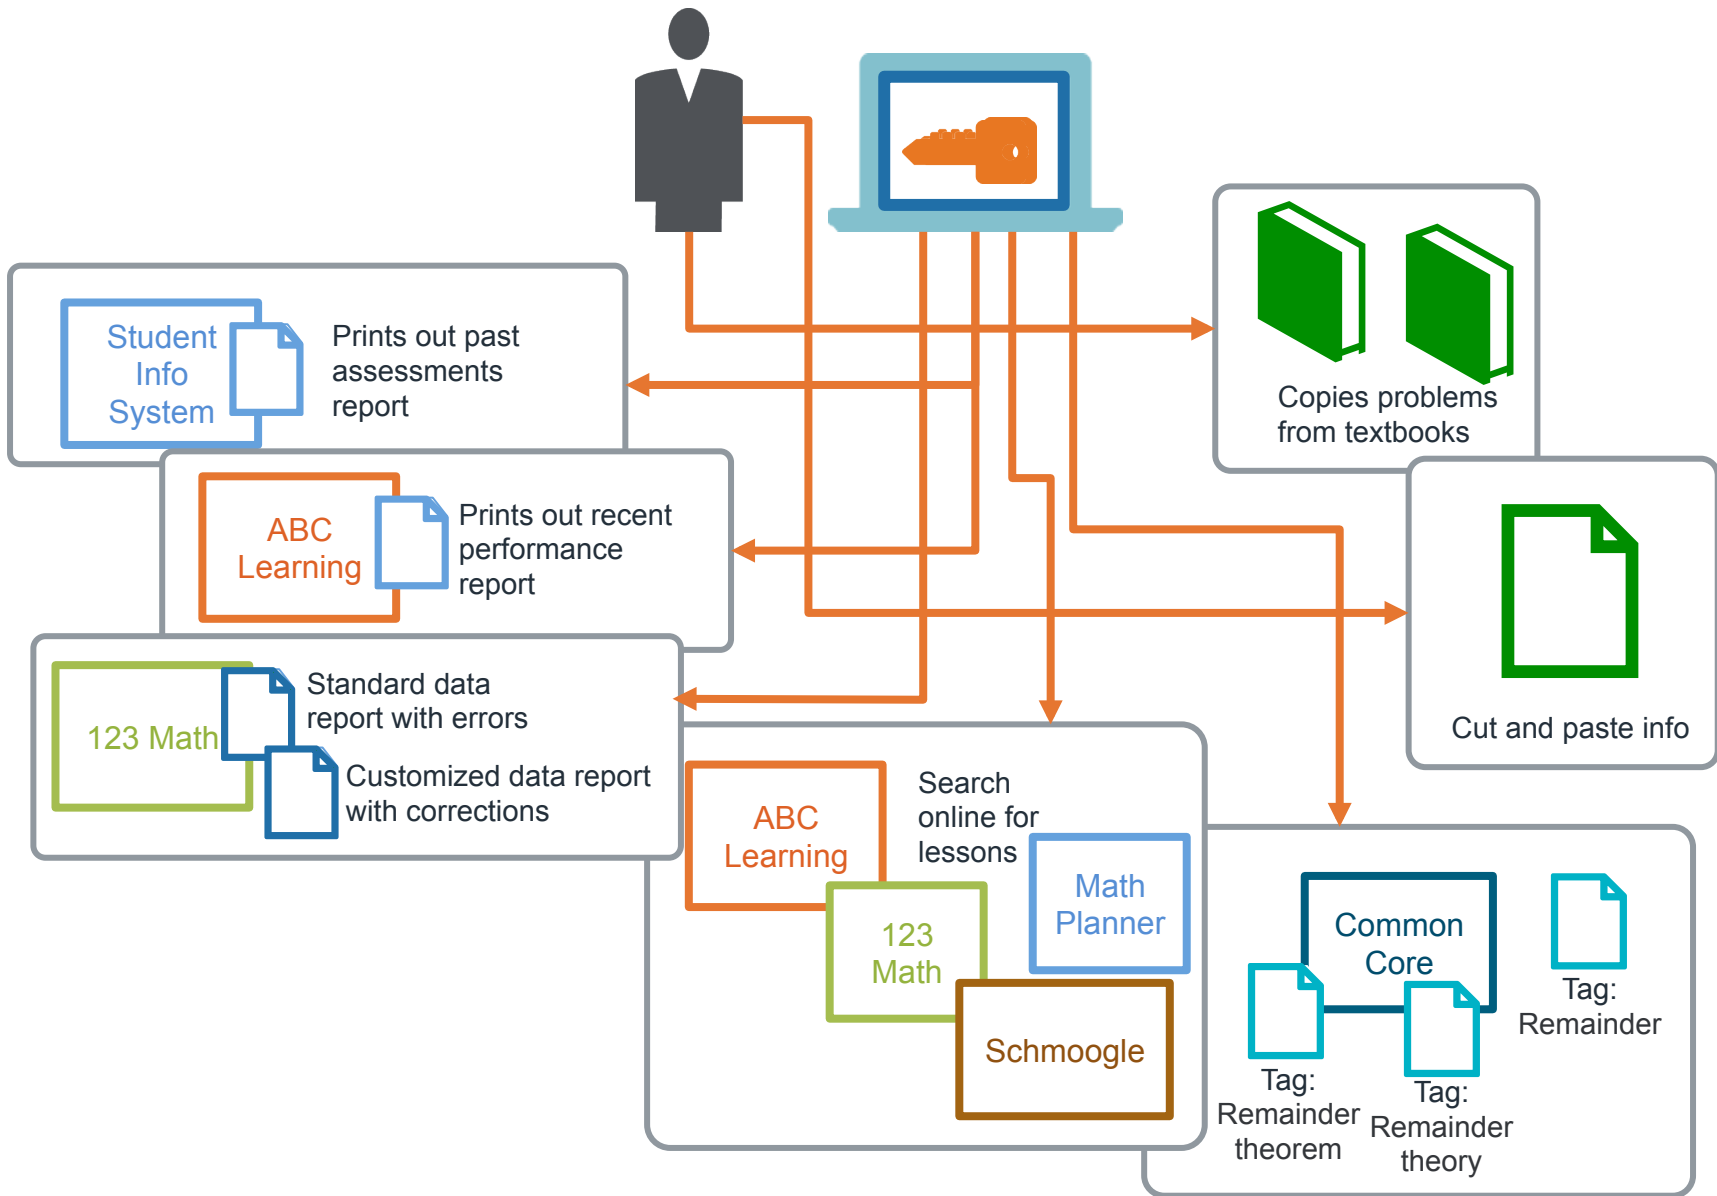

## What is inBloom?

---

- inBloom is a nonprofit data and content services company.
- inBloom supports the development and implementation of great data-driven applications that support teachers, students, and families.
- The services inBloom offers support district and state IT leaders in building secure, flexible enterprise architecture able to power positive change in instruction and policy.

**engage<sup>ny</sup>**  
Our Students. Their Moment.

- Video Library
- Professional Development & Network Teams
- Parent & Family Resources
- Common Core Curriculum & Assessments
- Teacher/Leader Effectiveness
- Data Driven Instruction

Student Enrollment Data | Student Achievement Data | Student Biographical Data | Teacher & Staff Association Data | Education Organization Data

State Data Warehouse | Other State Data Sources

Local Data Warehouse | District SIS | LEA/School Assessment Systems | LEA/School Gradebooks | LEA/School Instruction Products | Educator & Staff HR Systems | Local Identity Directory