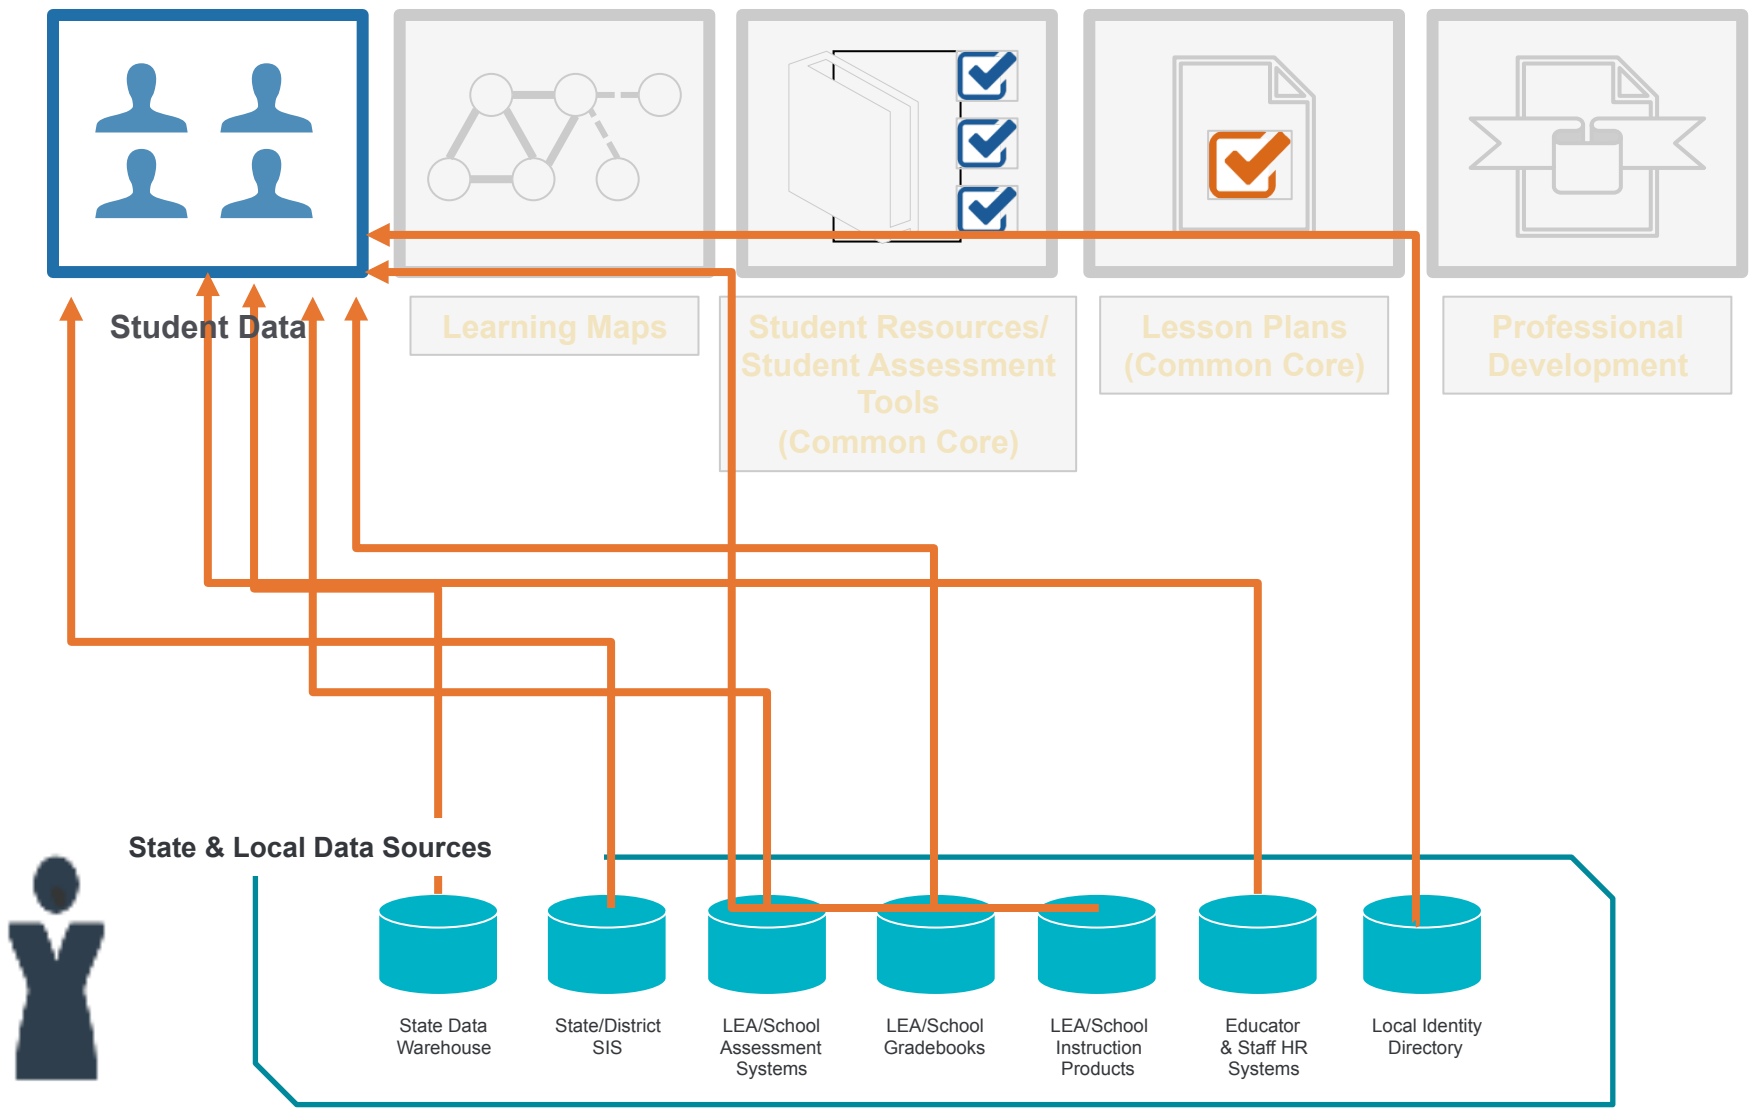

## What is inBloom?

---

- inBloom is a nonprofit data and content services company.
- inBloom supports the development and implementation of great data-driven applications that support teachers, students, and families.
- The services inBloom offers support district and state IT leaders in building secure, flexible enterprise architecture able to power positive change in instruction and policy.

**engage<sup>ny</sup>**  
Our Students. Their Moment.

- Video Library
- Professional Development & Network Teams
- Parent & Family Resources
- Common Core Curriculum & Assessments
- Teacher/Leader Effectiveness
- Data Driven Instruction

Student Enrollment Data | Student Achievement Data | Student Biographical Data | Teacher & Staff Association Data | Education Organization Data

State Data Warehouse | Other State Data Sources

Local Data Warehouse | District SIS | LEA/School Assessment Systems | LEA/School Gradebooks | LEA/School Instruction Products | Educator & Staff HR Systems | Local Identity Directory